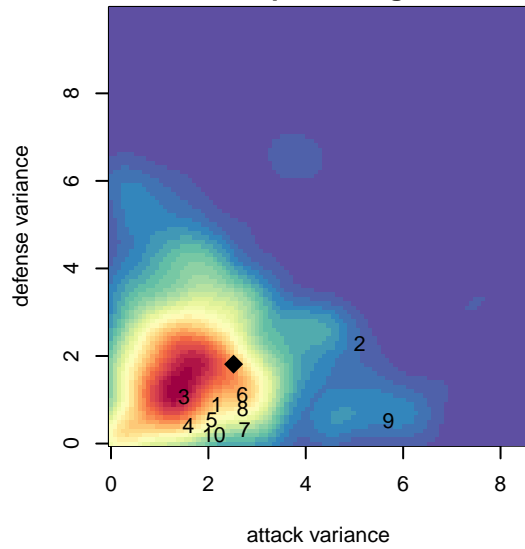

# ISC Gunners Select B02

Issaquah SC  
 Issaquah, WA  
 B02 total strength=1043  
 attack=4.21 defense=1.28  
 fall league = PSPL Copa U15

alt names used:  
 ISC Gunners B02 Select  
 ISC GUNNERS FCISC GUNNERS B02 SELEC  
 ISC Gunners B02 Select  
 ISC Gunners B02 Select

Venues played:  
 2016 Gunners Invitational 2002 Gold  
 2016 Crossfire Select U15 Silver  
 2016 Xtreme Cup BU15  
 2016 PSPL Copa U15

**ISC Gunners Select B02**  
 Dots are actual minus expected GF (blue circles) and GA (red triangles).  
 Blue line is smoothed change in attack strength. Red is smoothed change in defense strength.

**attack and defense variance (black dot)  
relative to other teams  
and top 10 in region**

**attack and defense rating  
relative to others at age  
and all opponents in last 13 months**

**Performance relative to 13 month average**