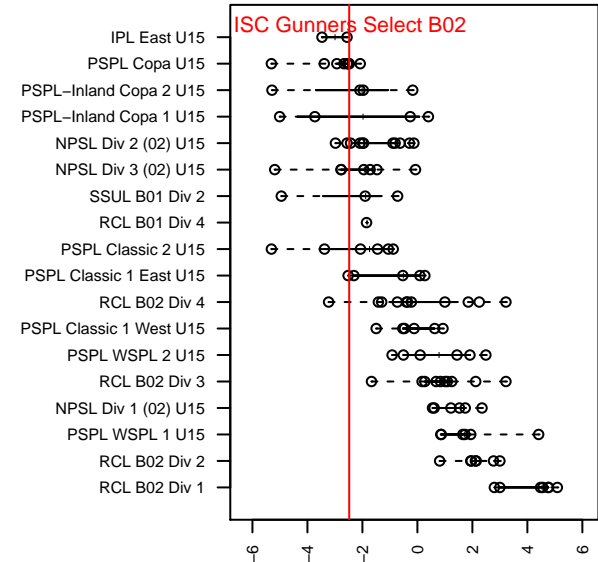

# ISC Gunners Select B02

Issaquah SC  
 Issaquah, WA  
 B02 total strength=1043  
 attack=4.21 defense=1.28  
 fall league = PSPL Copa U15

alt names used:  
 ISC Gunners B02 Select  
 ISC GUNNERS FCISC GUNNERS B02 SELEC  
 ISC Gunners B02 Select  
 ISC Gunners B02 Select

Venues played:  
 2016 Gunners Invitational 2002 Gold  
 2016 Crossfire Select U15 Silver  
 2016 Xtreme Cup BU15  
 2016 PSPL Copa U15

**ISC Gunners Select B02**  
 Dots are actual minus expected GF (blue circles) and GA (red triangles).  
 Blue line is smoothed change in attack strength. Red is smoothed change in defense strength.

**attack and defense variance (black dot)  
relative to other teams  
and top 10 in region**

**attack and defense rating  
relative to others at age  
and all opponents in last 13 months**

**Performance relative to 13 month average**