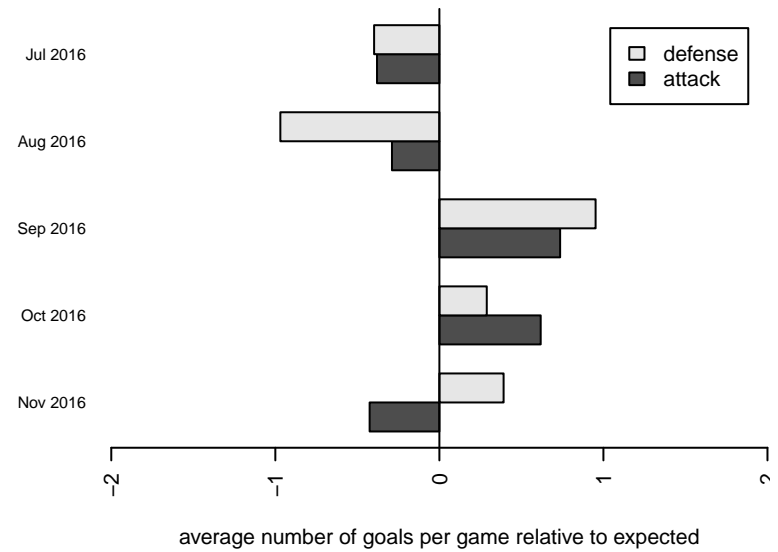

Performance relative to 13 month average