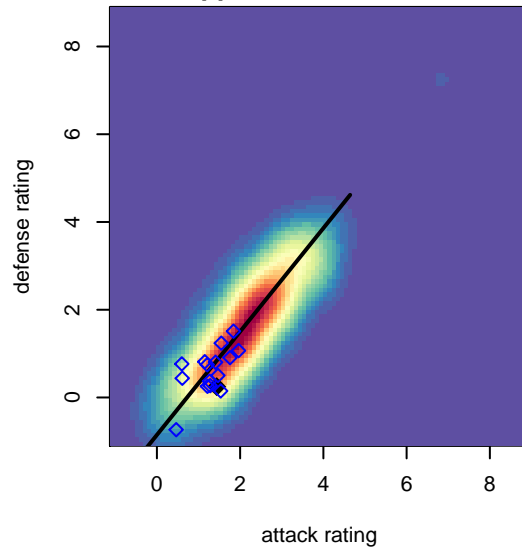

# ISC Gunners Select B02

Issaquah SC  
 Issaquah, WA  
 B02 total strength=1043  
 attack=4.21 defense=1.28  
 fall league = PSPL Copa U15

alt names used:  
 ISC Gunners B02 Select  
 ISC GUNNERS FCISC GUNNERS B02 SELEC  
 ISC Gunners B02 Select  
 ISC Gunners B02 Select

Venues played:  
 2016 Gunners Invitational 2002 Gold  
 2016 Crossfire Select U15 Silver  
 2016 Xtreme Cup BU15  
 2016 PSPL Copa U15

**ISC Gunners Select B02**  
 Dots are actual minus expected GF (blue circles) and GA (red triangles).  
 Blue line is smoothed change in attack strength. Red is smoothed change in defense strength.

**attack and defense variance (black dot)  
relative to other teams  
and top 10 in region**

**attack and defense rating  
relative to others at age  
and all opponents in last 13 months**

**Performance relative to 13 month average**